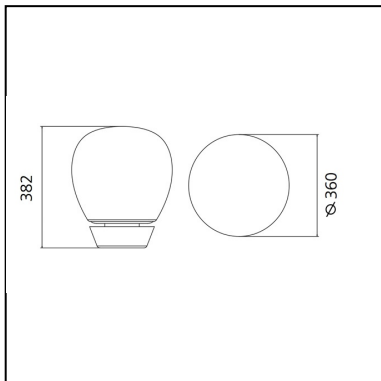

Empatia 36 table

Carlotta de Bevilacqua
Paola di Arianello

IP20      Dimmerable: 

LUMINAIRE

- Watt: **26W**
- Delivered lumens output: **1273lm**
- CCT: **3000K**
- Efficiency: **51%**
- Efficacy: **48.96lm/W**
- CRI: **90**
- Dimmer Typology: **Touch Dimmer**

PRODUCT CODE: 1821010A

FEATURES

- Article Code: **1821010A**
- Colour: **White**
- Installation: **Table**
- Material: **Blown glass, methacrylate, aluminum**
- Series: **Design Collection**
- design by: **Carlotta de Bevilacqua, Paola di Arianello**

DIMENSIONS

- Height: **cm 38.2**
- Diameter: **cm 36**
- Impact Resistance: **N/D**
- Glow Wire Test: **650°C**

SOURCES INCLUDED

- Category: **Led**
- Number: **1**
- Watt: **26W**
- Color temperature (K): **3000K**
- CRI: **90**